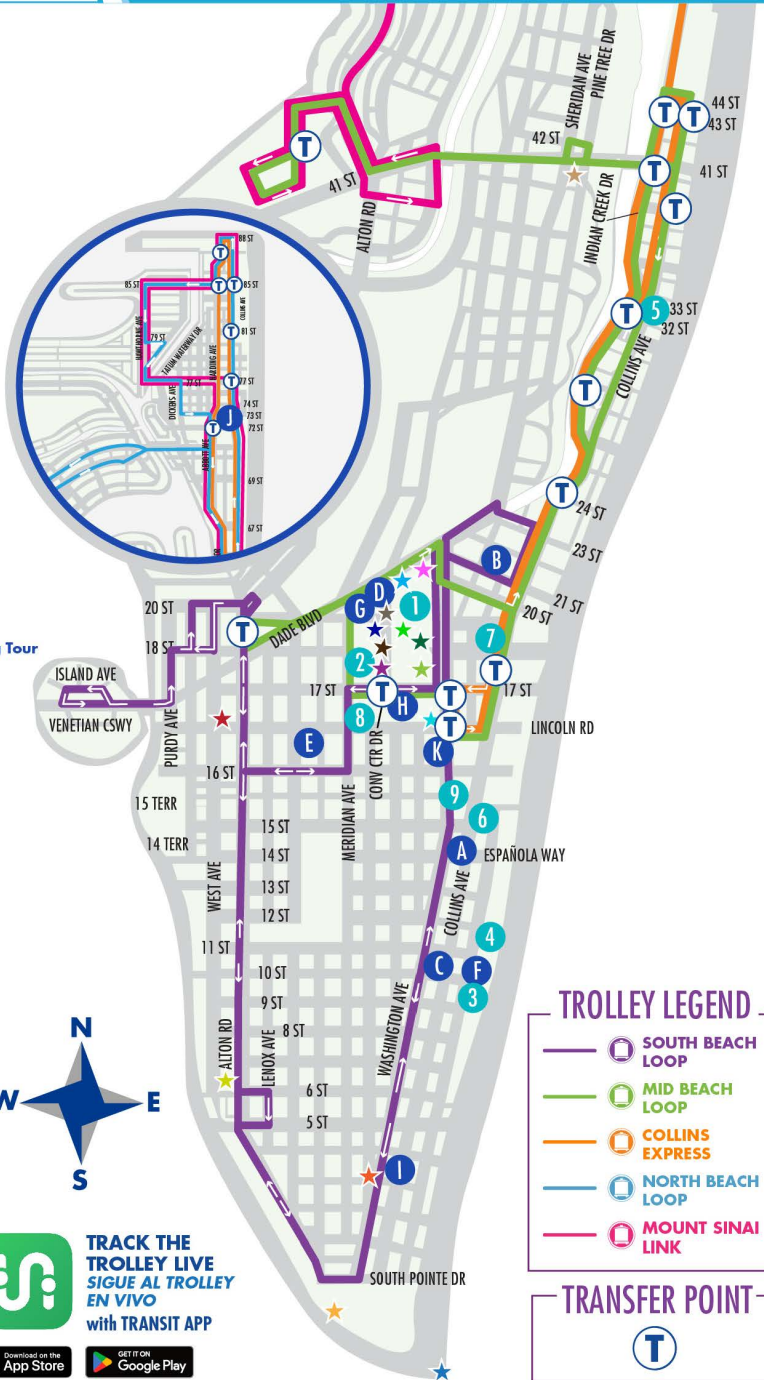

**TROLLEY LEGEND**

- SOUTH BEACH LOOP
- MID BEACH LOOP
- COLLINS EXPRESS
- NORTH BEACH LOOP
- MOUNT SINAI LINK

**TRANSFER POINT**

**TRACK THE TROLLEY LIVE SIGUE AL TROLLEY EN VIVO with TRANSIT APP**

Download on the App Store | GET IT ON Google Play